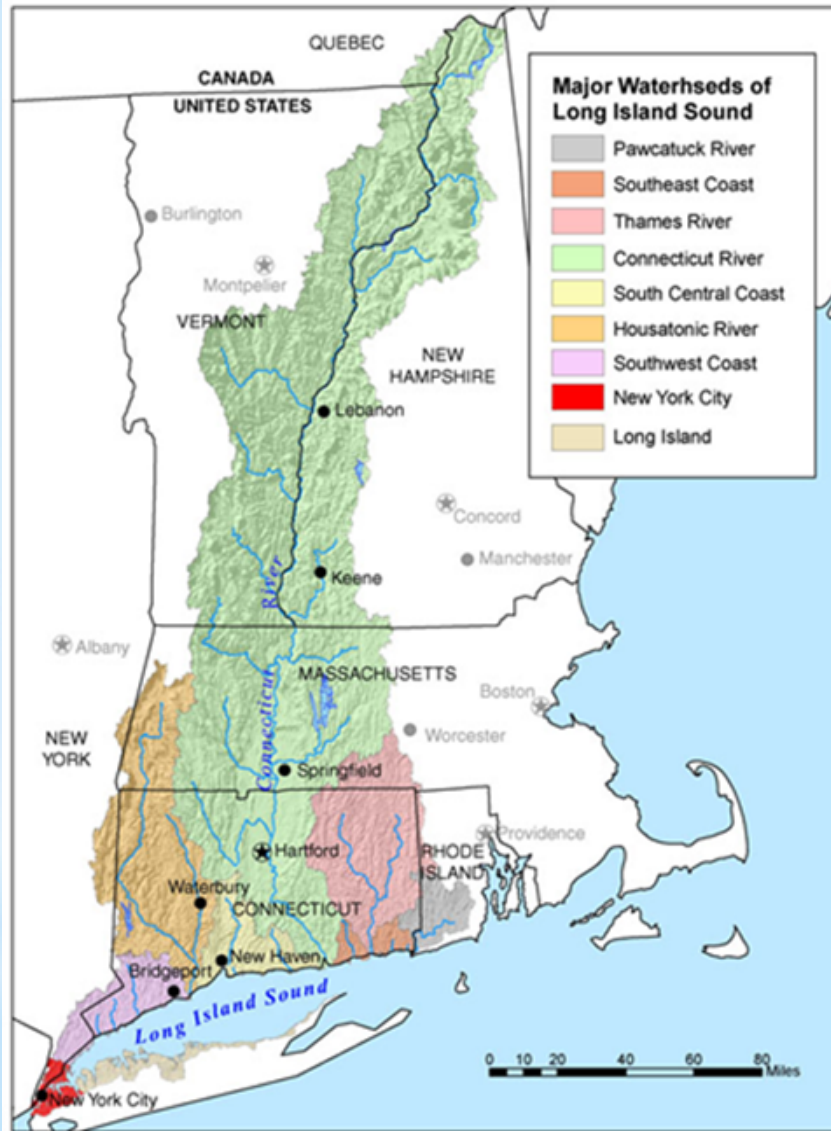

Long Island Sound Watershed Regional Conservation Partnership Program

**$10 M awarded to CT Council on Soil and
Water Conservation by USDA NRCS**

Landscape Scale Initiative on Working Lands – Six States/Five Years

1. Soil Health/Nutrient Management focus on technical assistance to producers resulting in adoption of BMPs
2. Forest Land Protection (HFRP) – limiting conversion of forest land to urban land uses
3. Restoration/resiliency of riparian floodplain areas in Deerfield River and adjacent basins